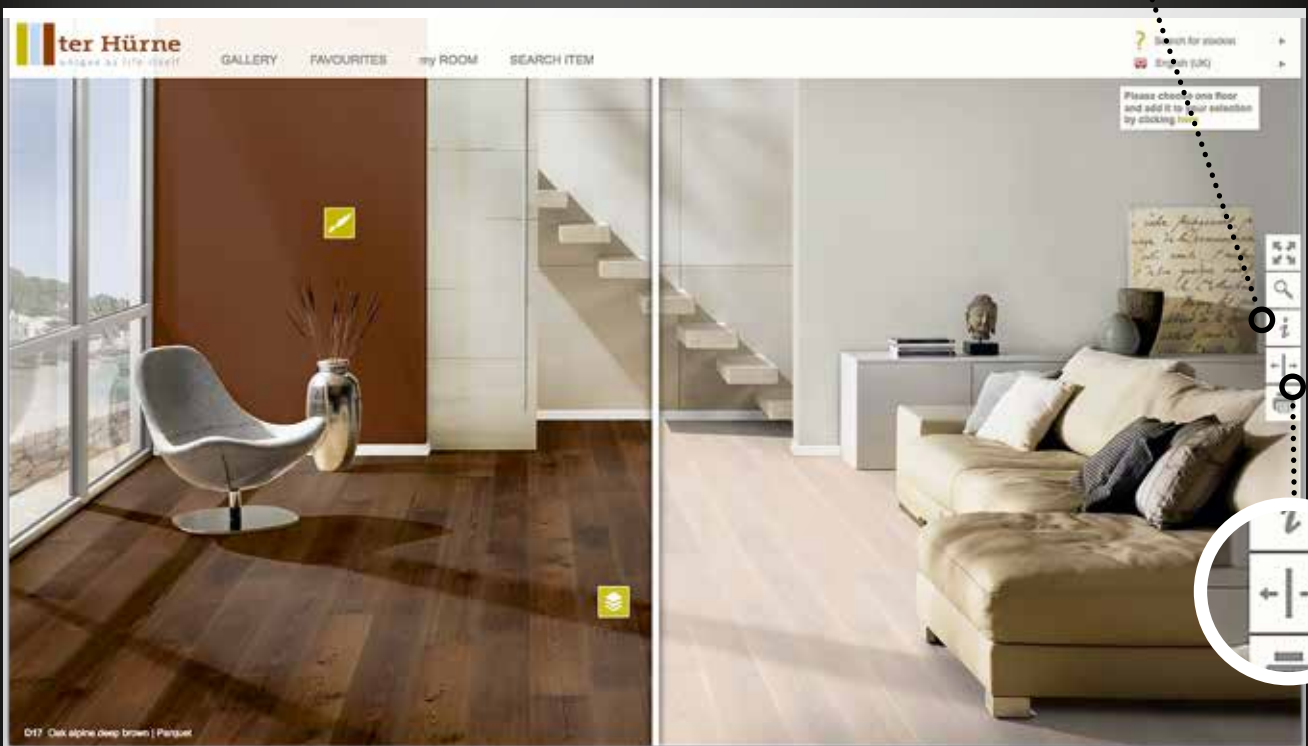

Product information

FLOOR

D17 Oak alpine deep brown expressive plank
Parquet
STRAIGHT COLLECTION

► Alternative

Product details

Article no.: 1101010885

Product group:	Parquet	Further product properties:	Aqua protected
Product name:	Oak alpine deep brown	Groove:	round bevel 4-sided
Profile/Design:	plank	Connection techniques:	CLICK&EASY
Surface structure:	sculptured/brushed/coloured/natural oil-treated	Warranty (years):	30
Gloss:	—	Surface no. / Decor / Design:	1855
Board dimension:	Thickness (mm): 13 Length (mm): 2390 Width (mm): 200	Packing unit:	Contents per box (piece): 7 Contents per box (m²): 3.346 Weight of box (kg): 22

► Add combination to watch list

► Calculate amount

Colour reproductions are not binding. *Reproduction wood/stone.

D

[www.terhuerne.de/
raumstudio](http://www.terhuerne.de/raumstudio)

GB

[www.terhuerne.de/
roomstudio](http://www.terhuerne.de/
roomstudio)

F

[www.terhuerne.de/
studio-virtuel](http://www.terhuerne.de/
studio-virtuel)